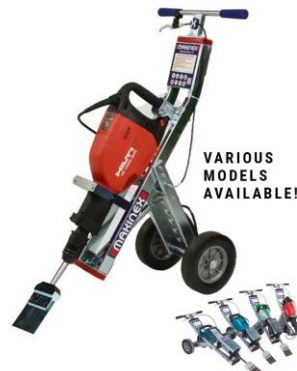

Jackhammer Trolley

The Makinex Jackhammer Trolley is an innovative demolition tool for the fast and easy removal of floor tiles, vinyl and cork from concrete and wooden surfaces. It can also be used to remove residue from tile beds and for breaking rocks, blocks, concrete and sandstone.