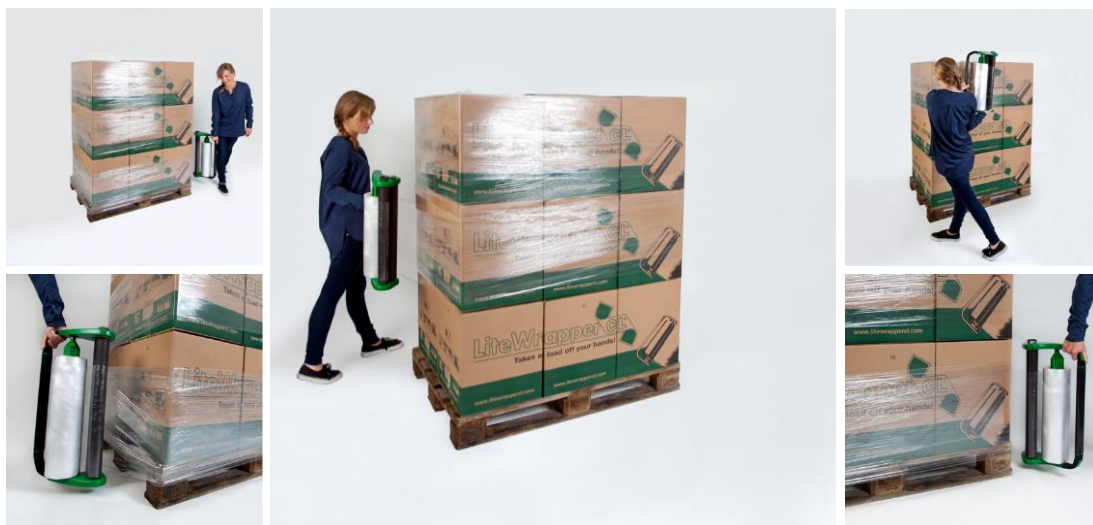

# FIRSTWRAP®

by FPG

FirstWrap® by FPG is an ergonomic stretch film wrapping system that helps you hand-wrap your pallets quickly and easily with the highest quality.

- Light & simple to use
- Fast yet secure wrapping
- Consistent wrap quality
- Safe & ergonomic
- Saves cost

Manufactured in Netherlands, the FirstWrap® system is designed and developed using the latest technology, placing ergonomics and performance as its core focus.

Hand-wrap your pallets with increased ease, efficiency, consistency, and quality while saving as much as 75%\* of film compared to standard usage!

## Ergonomic Wrapping

- ✓ Look and walk forward (prevents workplace accidents)
- ✓ No bending (prevents strain and injury)
- ✓ Occupies only one hand (other hand free to work on other areas in placing corner boards, holding arranged goods in place, etc.)
- ✓ Uses only half the usual physical strength to achieve double load stability (tested and proven!)

## One Roll, More Pallets

- ✓ Up to 75% less in weight compared to conventional films
- ✓ Longer than conventional rolls
- ✓ Decreased cost per wrapped pallet
- ✓ 1 pallet full of FirstWrap® high performance film allows you to wrap as much as 4200 pallets!